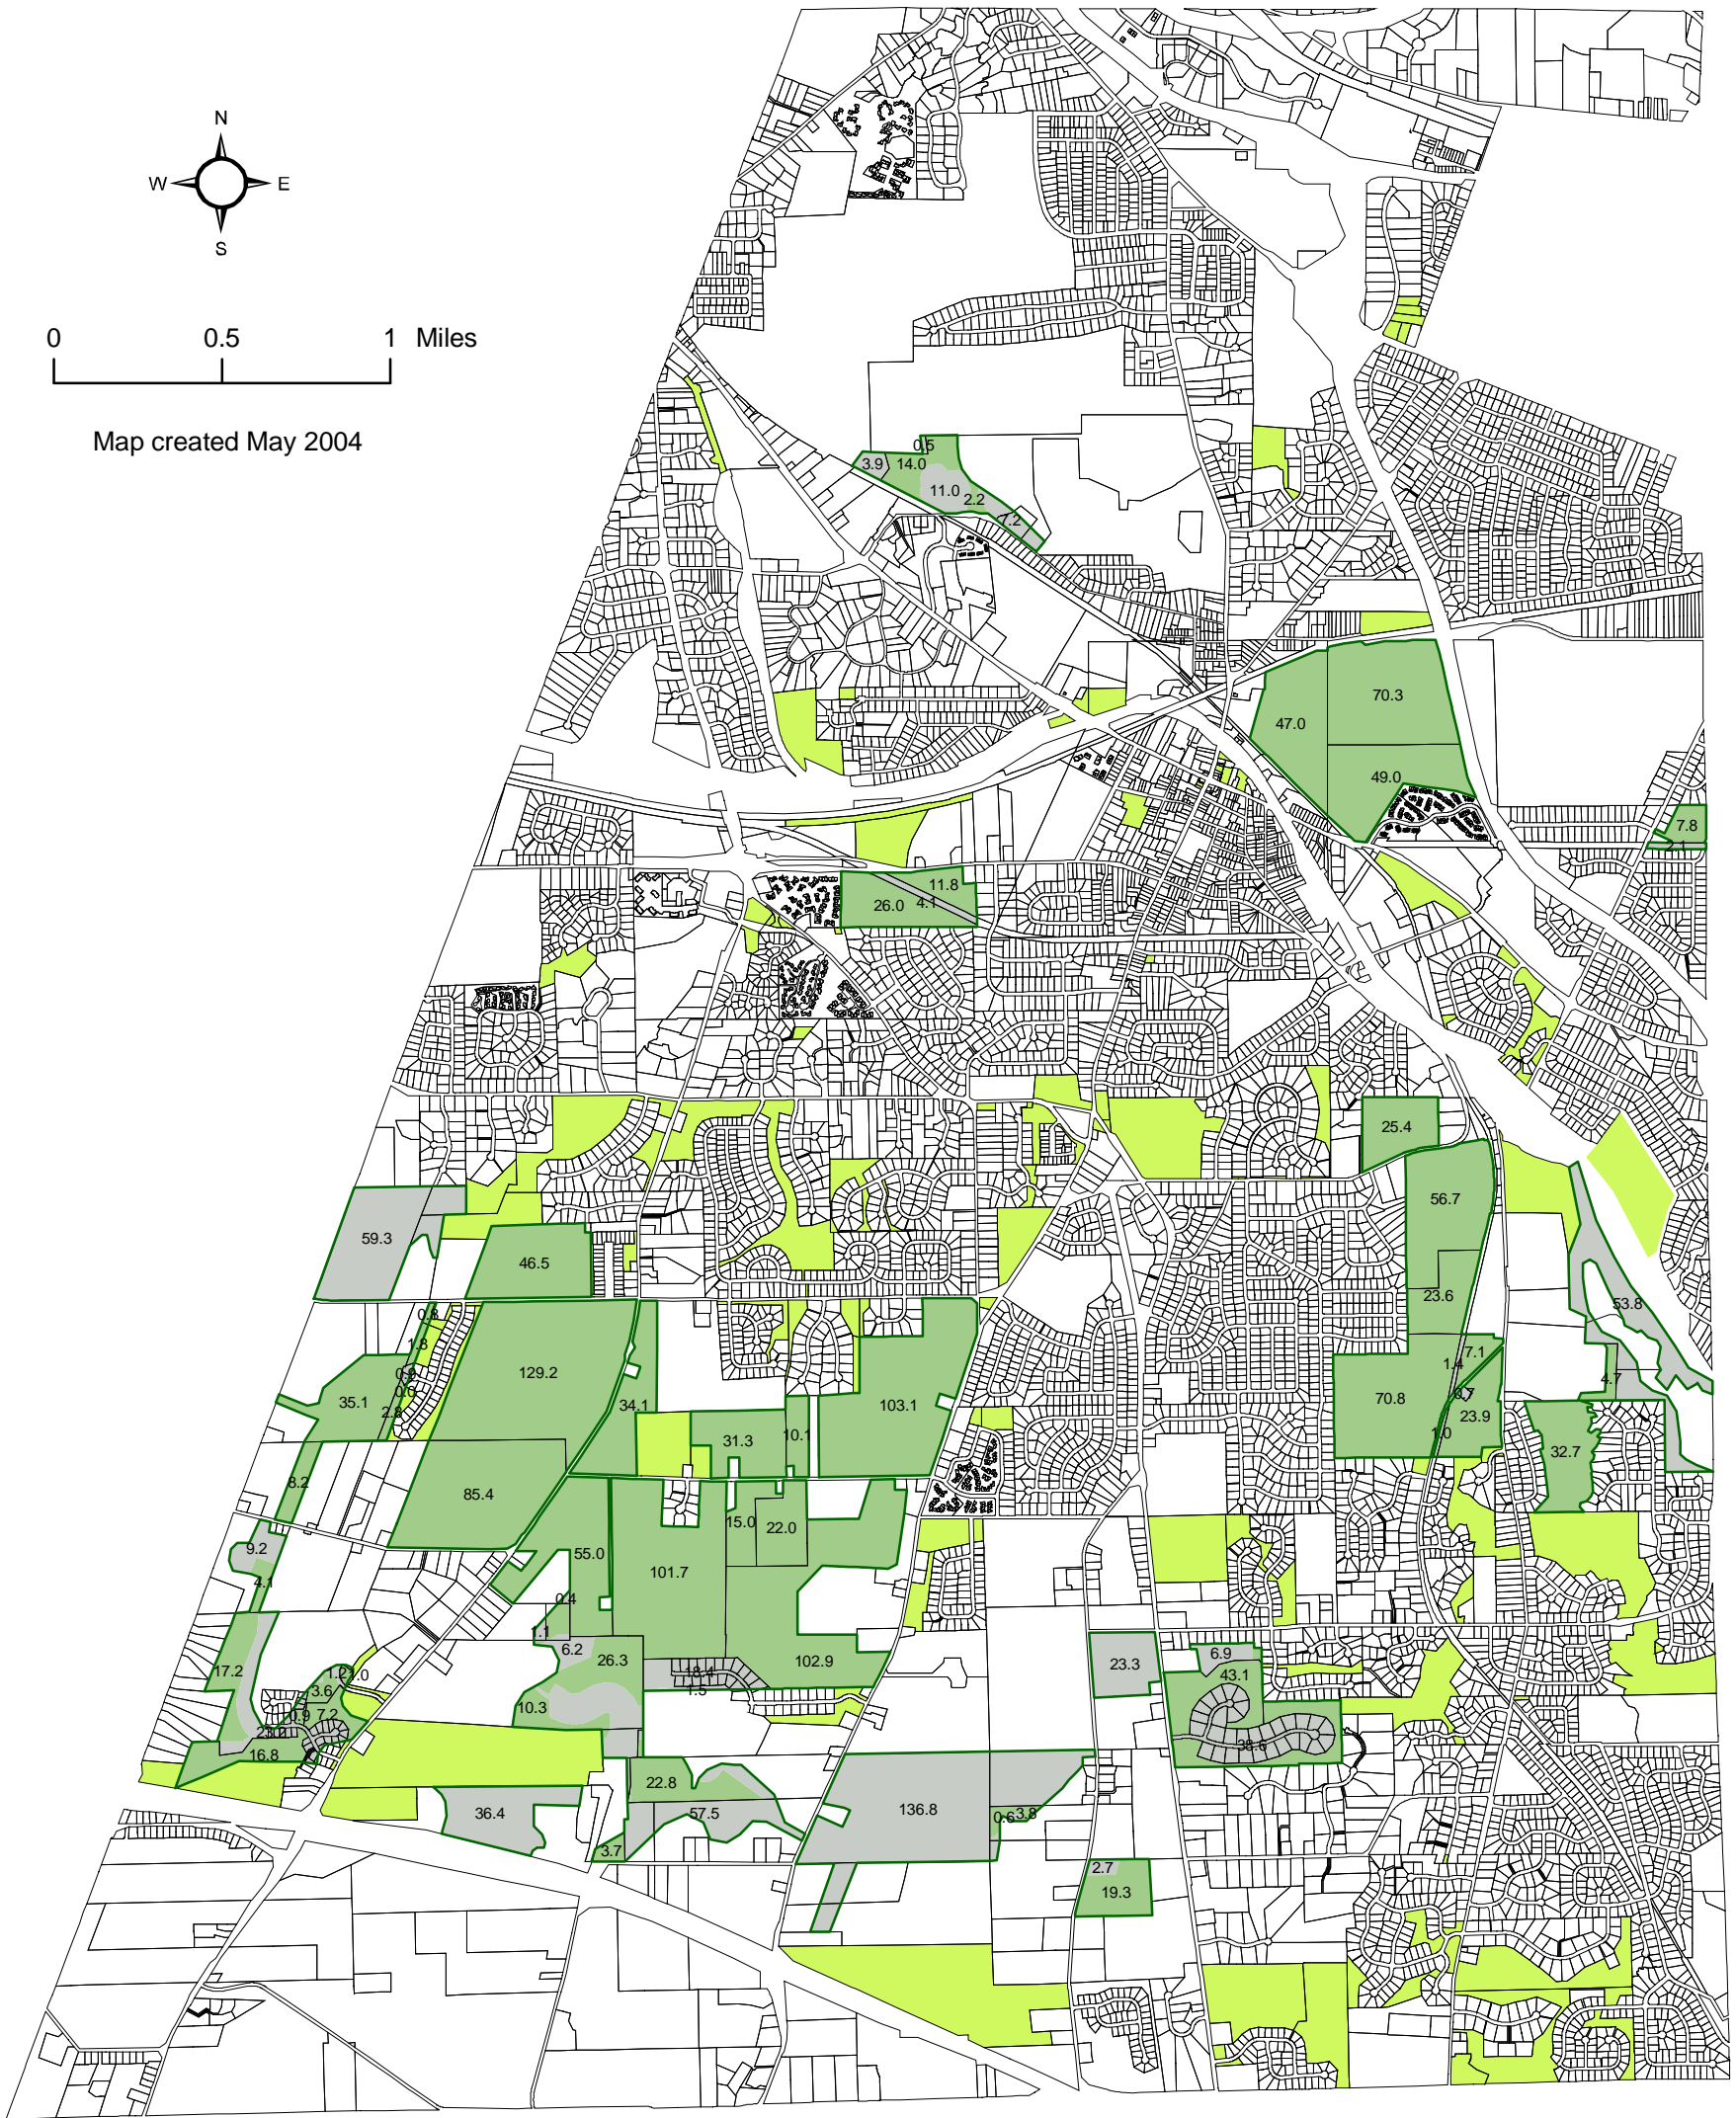

# Greenprint Analysis Map

## Town of Pittsford, New York

0 0.5 1 Miles

Map created May 2004

#### Greenprint Area

Resource Protection Plan - 1949 Acres

#### Greenprint Status

Secured - 1438 Acres, 74%

Not Secured - 511 Acres, 26%

Town land outside of Greenprint - 978 Acres

Real Property Parcel